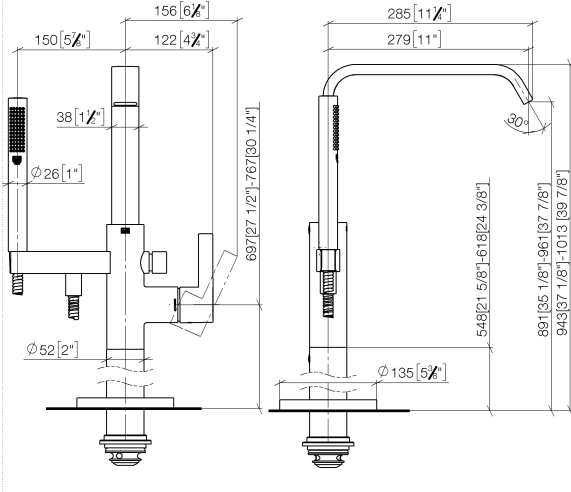

IMO Single-lever bath mixer with stand pipe for free-standing assembly with hand shower set - Chrome

IMO

25 863 671

- 279mm projection
- spout: cascade
- Hand shower: COMPACT RAIN, max. flow rate 6.8 l/min (at 3 bar)
- bar-type hand shower with anti-scale system
- wall bracket
- automatic bath/shower diverter
- total height 943 - 1013 mm
- stand pipe height 548 - 618 mm
- height up to aerator 891 – 961 mm
- metal shower hose 1250mm with integrated anti-twist protection
- max. flow for complete hand shower set 6.8 l/min
- slide-on rosettes Ø 135 mm

	Chrome	25 863 671-00
	Brushed Platinum	25 863 671-06
	Dark Chrome	25 863 671-19
	Matte Black	25 863 671-33
	Brushed Chrome	25 863 671-93
	Brushed Dark Platinum	25 863 671-99

IMO Single-lever bath mixer with stand pipe for free-standing assembly with hand shower set - Chrome

IMO

25 863 671

mm [inches]

Flow rate chart